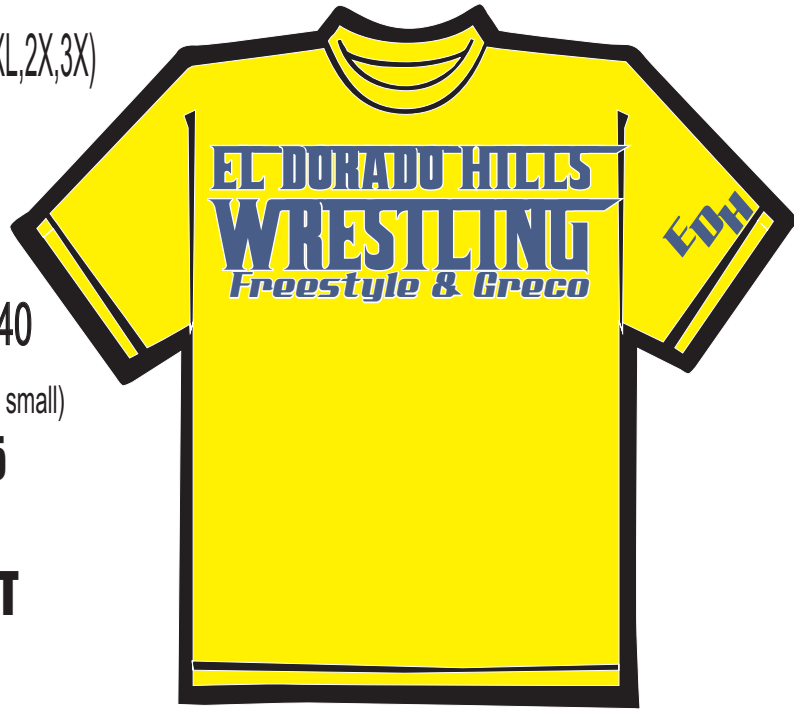

# 2009 EDH WRESTLING APPAREL PARENT ORDER

Tshirts.. Color YELLOW ... \$15 (Sizes: YS, YM, YL, S, M, L, XL, 2X, 3X)

Long Sleeve Tshirts...Color YELLOW...\$20

Hooded Pullover Sweatshirts..... Color NAVY .35

Shorts ...Color NAVY.....\$20 (Sizes: YM, YL, S, M, L, XL, 2X,)

Singlet.....\$40 Bag.....\$20 Wrestling Shoes.....\$40

Ladies Style Vneck Tshirt color Navy...\$25 (Sizes S-XXL runs small)

You can order items individually or an entire package